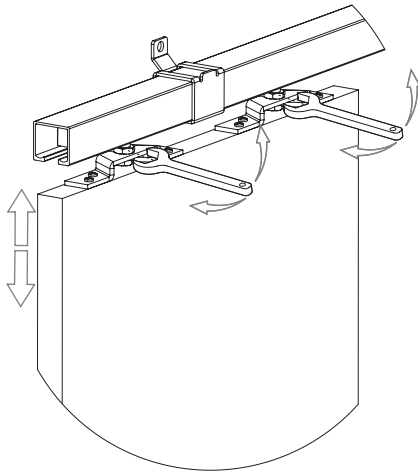

STANDARD

MOCOWANIE DO ŚCIANY Z MASKOWNICĄ
FASTENING FOR WALL WITH COVER RAIL

100
kg

PLYTA | BOARD

18-40 mm

4

US3x13

5.1