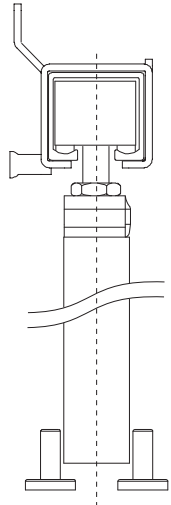

STANDARD

MOCOWANIE DO ŚCIANY Z MASKOWNICĄ
FASTENING FOR WALL WITH COVER RAIL

100
kg

PLYTA | BOARD

18-40 mm

4

US3x13

5.1