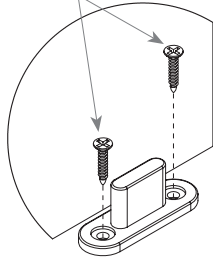

STANDARD

MOCOWANIE DO ŚCIANY Z MASKOWNICĄ
FASTENING FOR WALL WITH COVER RAIL

100
kg

PLYTA | BOARD

18-40 mm

4

US3x13

5.1