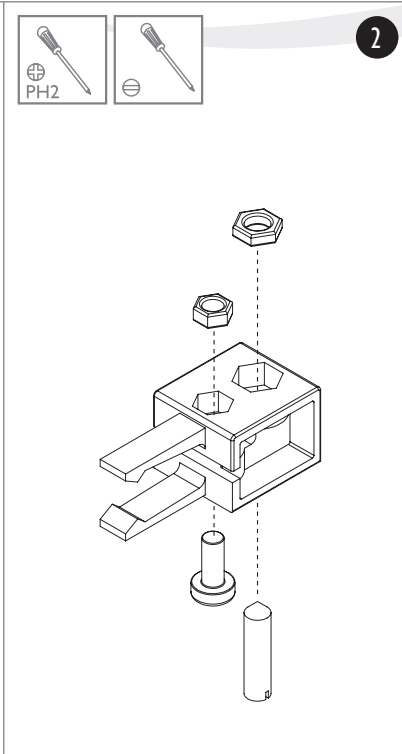

STANDARD

MOCOWANIE DO ŚCIANY Z MASKOWNICĄ
FASTENING FOR WALL WITH COVER RAIL

100
kg

PLYTA | BOARD

18-40 mm

4

US3x13

5.1