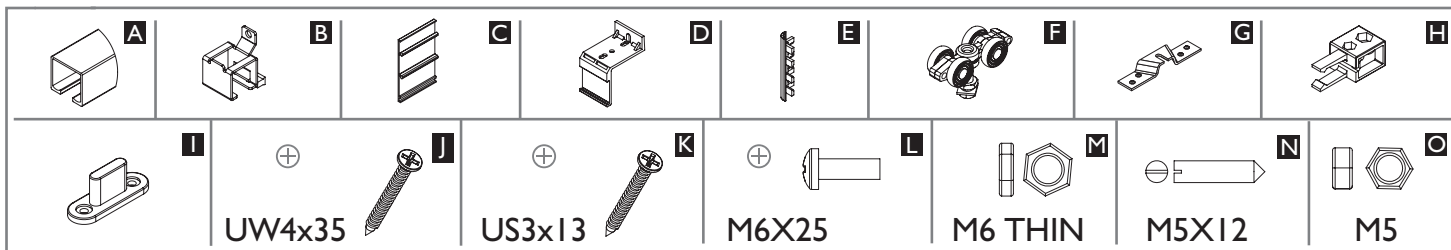

STANDARD

MOCOWANIE DO ŚCIANY Z MASKOWNICĄ
FASTENING FOR WALL WITH COVER RAIL

100
kg

PLYTA | BOARD

18-40 mm

4

US3x13

5.1