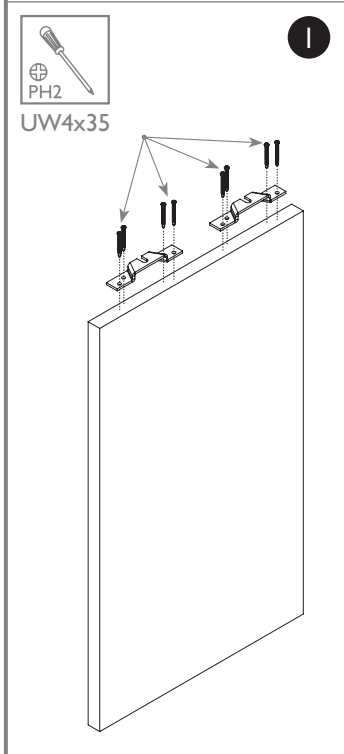

STANDARD

MOCOWANIE DO ŚCIANY Z MASKOWNICĄ
FASTENING FOR WALL WITH COVER RAIL

100
kg

PLYTA | BOARD

18-40 mm

4

US3x13

5.1