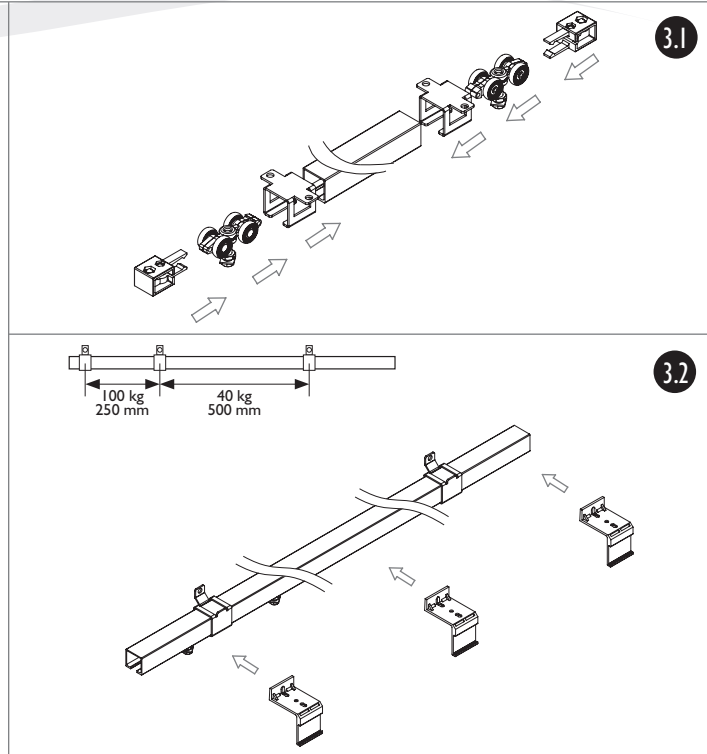

STANDARD

MOCOWANIE DO ŚCIANY Z MASKOWNICĄ
FASTENING FOR WALL WITH COVER RAIL

100
kg

PLYTA | BOARD

18-40 mm

4

US3x13

5.1