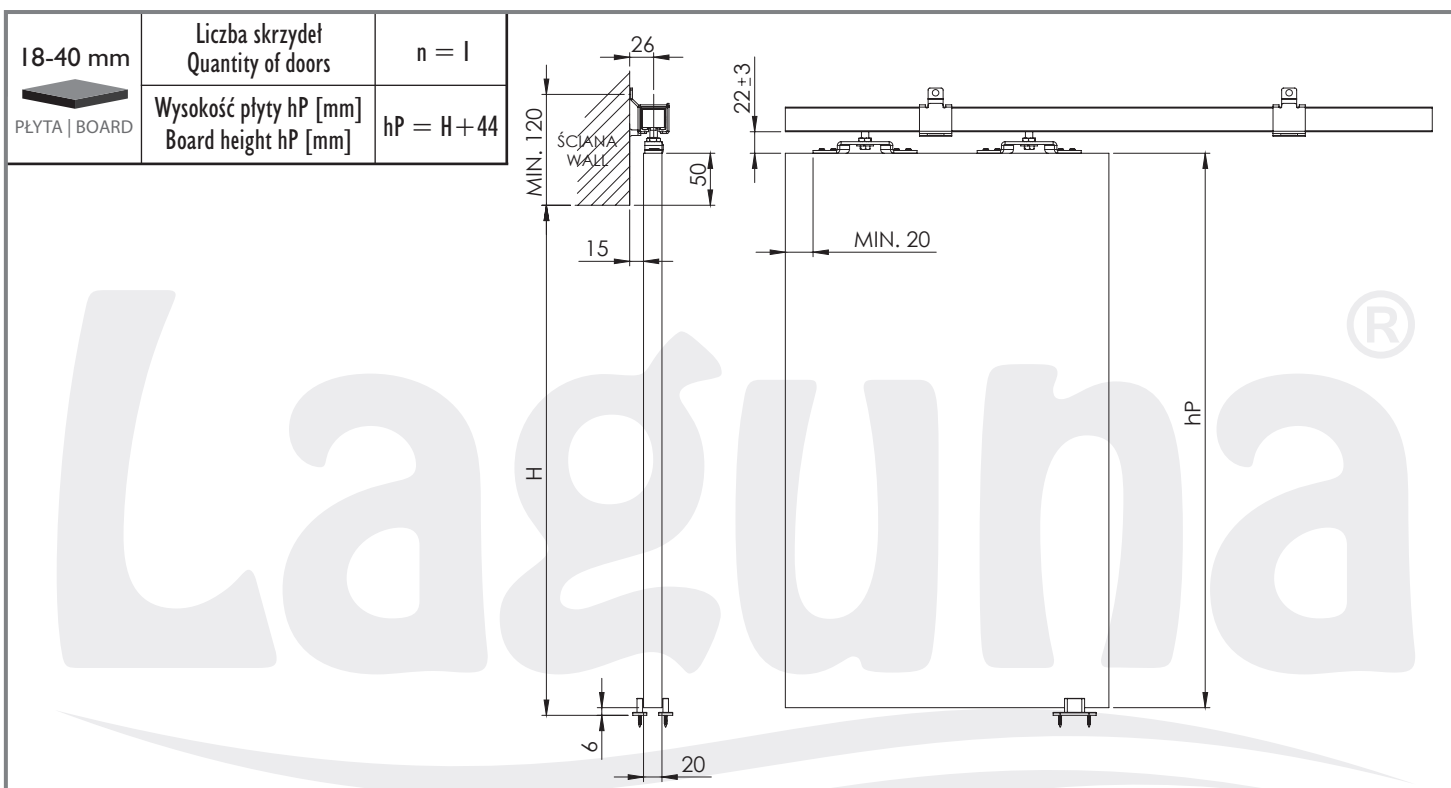

STANDARD

MOCOWANIE DO ŚCIANY Z MASKOWNICĄ
FASTENING FOR WALL WITH COVER RAIL

100
kg

PLYTA | BOARD

18-40 mm

4

US3x13

5.1